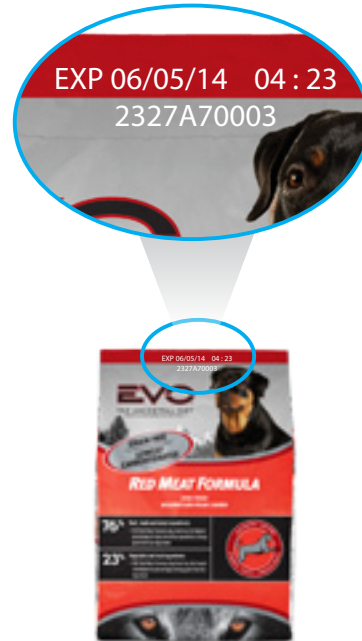

**EXPIRATION DATE LOCATION GUIDE**

Please use the guide below to locate the expiration date on your product.  
All expiration dates prior to June 10, 2014 are impacted by this recall.

**2.2lb**

**6.6lb**

**13.2lb Dog  
15.4 lb Cat**

**28.6lb**